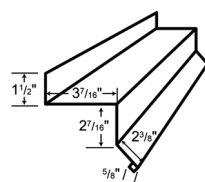

LG 131 NATIONAL DOOR TRACK COVER