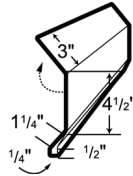

LG 101 PLAIN RIDGE CAP*

LG 104 NOTCHED ENDWALL FLASHING

LG 105 NOTCHED UPPER GAMBREL FLASHING

LG 106 NOTCHED LOWER GAMBREL FLASHING

LG 107 DENVER ENDWALL FLASHING

LG 108 SIDEWALL FLASHING

LG 109 DENVER SIDEWALL FLASHING

LG 110 BASE TRIM*

LG 111 SQUARE BASE ANGLE*

LG 113 CORNER TRIM

LG 115 INSIDE CORNER

LG 117 RAKE TRIM

LG 118 DENVER GABLE

LG 119 EAVE FLASHING

LG 120 DENVER EAVE TRIM