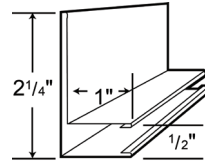

LG 134 TRACK DOOR JAMB TRIM

LG 138 / LG 139
"W" FORMED VALLEY*

LG 147 F&J SOFFIT

LG 148 "F" CHANNEL

*Refer to the 29-gauge product manual for variable trim dimensions.