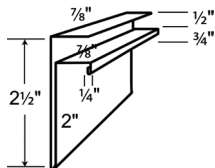

LG 110 BASE TRIM*

LG 111 SQUARE BASE ANGLE*

LG 113 CORNER TRIM

LG 115 INSIDE CORNER

LG 117 RAKE TRIM

LG 118 DENVER GABLE

LG 119 EAVE FLASHING

LG 120 DENVER EAVE TRIM

LG 134 TRACK DOOR JAMB TRIM

LG 138 / LG 139
"W" FORMED VALLEY*

LG 147 F&J SOFFIT

LG 148 "F" CHANNEL

*Refer to the 29-gauge product manual for variable trim dimensions.