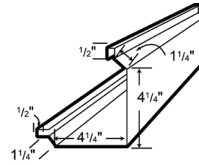

LG 101 PLAIN RIDGE CAP*

LG 104 NOTCHED ENDWALL FLASHING

LG 105 NOTCHED UPPER GAMBREL FLASHING

LG 106 NOTCHED LOWER GAMBREL FLASHING

LG 107 DENVER ENDWALL FLASHING

LG 108 SIDEWALL FLASHING

LG 109 DENVER SIDEWALL FLASHING

LG 110 BASE TRIM*

LG 111 SQUARE BASE ANGLE*

LG 113 CORNER TRIM

LG 115 INSIDE CORNER

LG 117 RAKE TRIM

LG 118 DENVER GABLE

LG 119 EAVE FLASHING

LG 120 DENVER EAVE TRIM