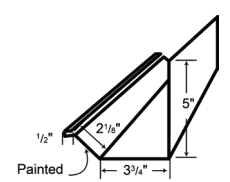

LG 110 BASE TRIM*

LG 111 SQUARE BASE ANGLE*

LG 113 CORNER TRIM

LG 115 INSIDE CORNER

LG 117 RAKE TRIM

LG 118 DENVER GABLE

LG 119 EAVE FLASHING

LG 120 DENVER EAVE TRIM

LG 134 TRACK DOOR JAMB TRIM

LG 138 / LG 139
"W" FORMED VALLEY*

LG 147 F&J SOFFIT

LG 148 "F" CHANNEL

*Refer to the 29-gauge product manual for variable trim dimensions.