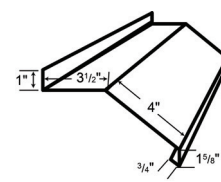

LG 110 BASE TRIM*

LG 111 SQUARE BASE ANGLE*

LG 113 CORNER TRIM

LG 115 INSIDE CORNER

LG 117 RAKE TRIM

LG 118 DENVER GABLE

LG 119 EAVE FLASHING

LG 120 DENVER EAVE TRIM

LG 134 TRACK DOOR JAMB TRIM

LG 138 / LG 139
"W" FORMED VALLEY*

LG 147 F&J SOFFIT

LG 148 "F" CHANNEL

*Refer to the 29-gauge product manual for variable trim dimensions.