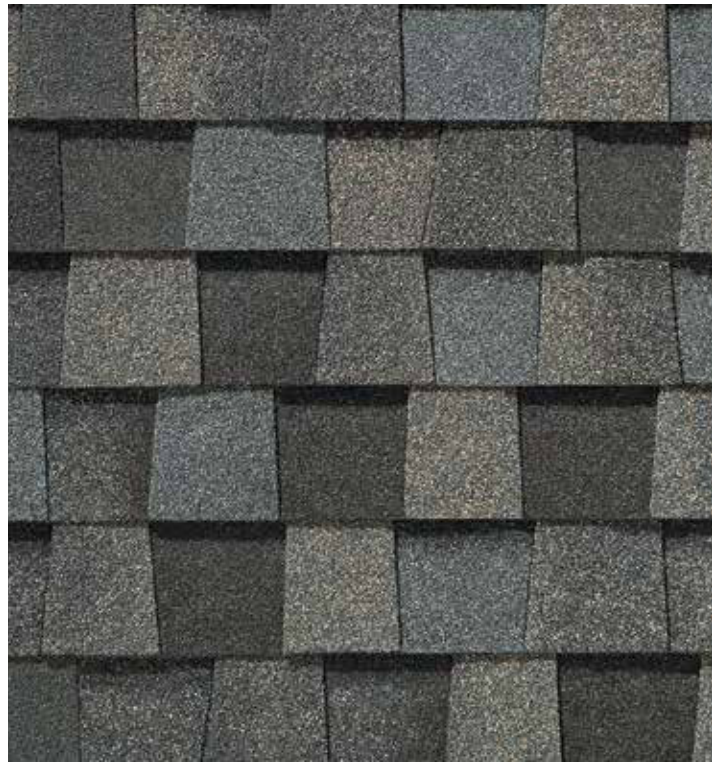

Landmark[®] Series

Designer Roofing Series

 certainteed
SAINT-GOBAIN

Landmark, shown in Weathered Wood

SAINT-GOBAIN

NOTE: Due to limitations of printing reproduction, CertainTeed can not guarantee the identical match of the actual product color to the graphic representations throughout this publication.

Max Def Weathered Wood

Scan code for more information

LANDMARK® PREMIUM COLOR PALETTE

Max Def Driftwood

Max Def Georgetown Gray

Max Def Moiré Black

Max Def Weathered Wood

MAX DEF COLORS