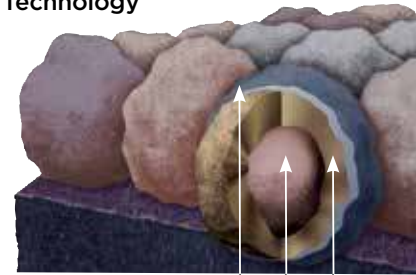

StreakFighter®

Algae Resistance

The ultimate in stain protection.

Those streaks you see on other roofs in your neighborhood? That's algae, and it's a common eyesore on roofing throughout North America. CertainTeed's **StreakFighter** technology uses the power of science to repel algae before it can take hold and spread. **StreakFighter's** granular blend includes naturally algae-resistant copper, helping your roof maintain its curb appeal and look beautiful for years to come.

Granule with **StreakFighter** Technology

Ceramic coating
Mineral core
Copper layer
Diagram for illustrative purposes only.

CertaSeal®

Uplift Protection

CertaSeal® is a fast-activating modified asphalt sealant with a 20-year record of proven performance. Designed to seal shingles together upon installation, it protects roofs from wind uplift and shingle blow-off so that homes stay safe and dry. It's also engineered to remain flexible after installation, unlike harder sealants that can dry out and crack over time.

Solaris® CoolRoof

Solar Reflectivity

Solaris® Cool Roof is a sustainable shingle granule technology that applies energy-saving cool roof performance to CertainTeed's most popular shingle brands. Available in rich and authentic colors, including dark hues and tones, Solaris Cool Roof can lower roof temperatures and allow homeowners to reduce cooling costs without sacrificing beauty, quality, or color.