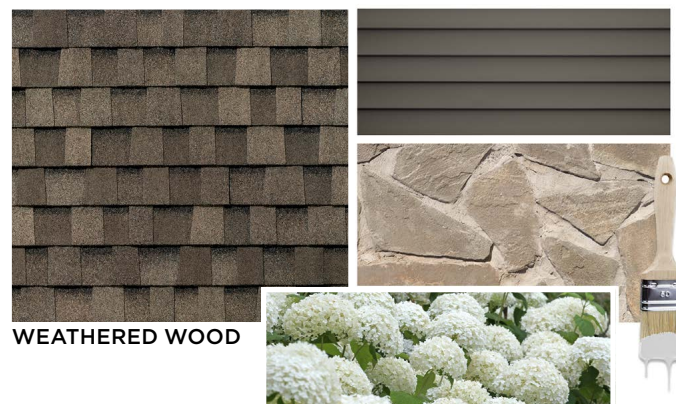

Redesigned for Excellence

Weathered Wood

Design Inspiration

Weathered Wood:

A natural blend of warm and cool tones creates a versatile, refined look that complements a variety of home styles. Its balanced color palette adds depth and dimension, offering timeless appeal and enduring beauty for any roof.

Scan to explore our full library of style boards and get inspired!