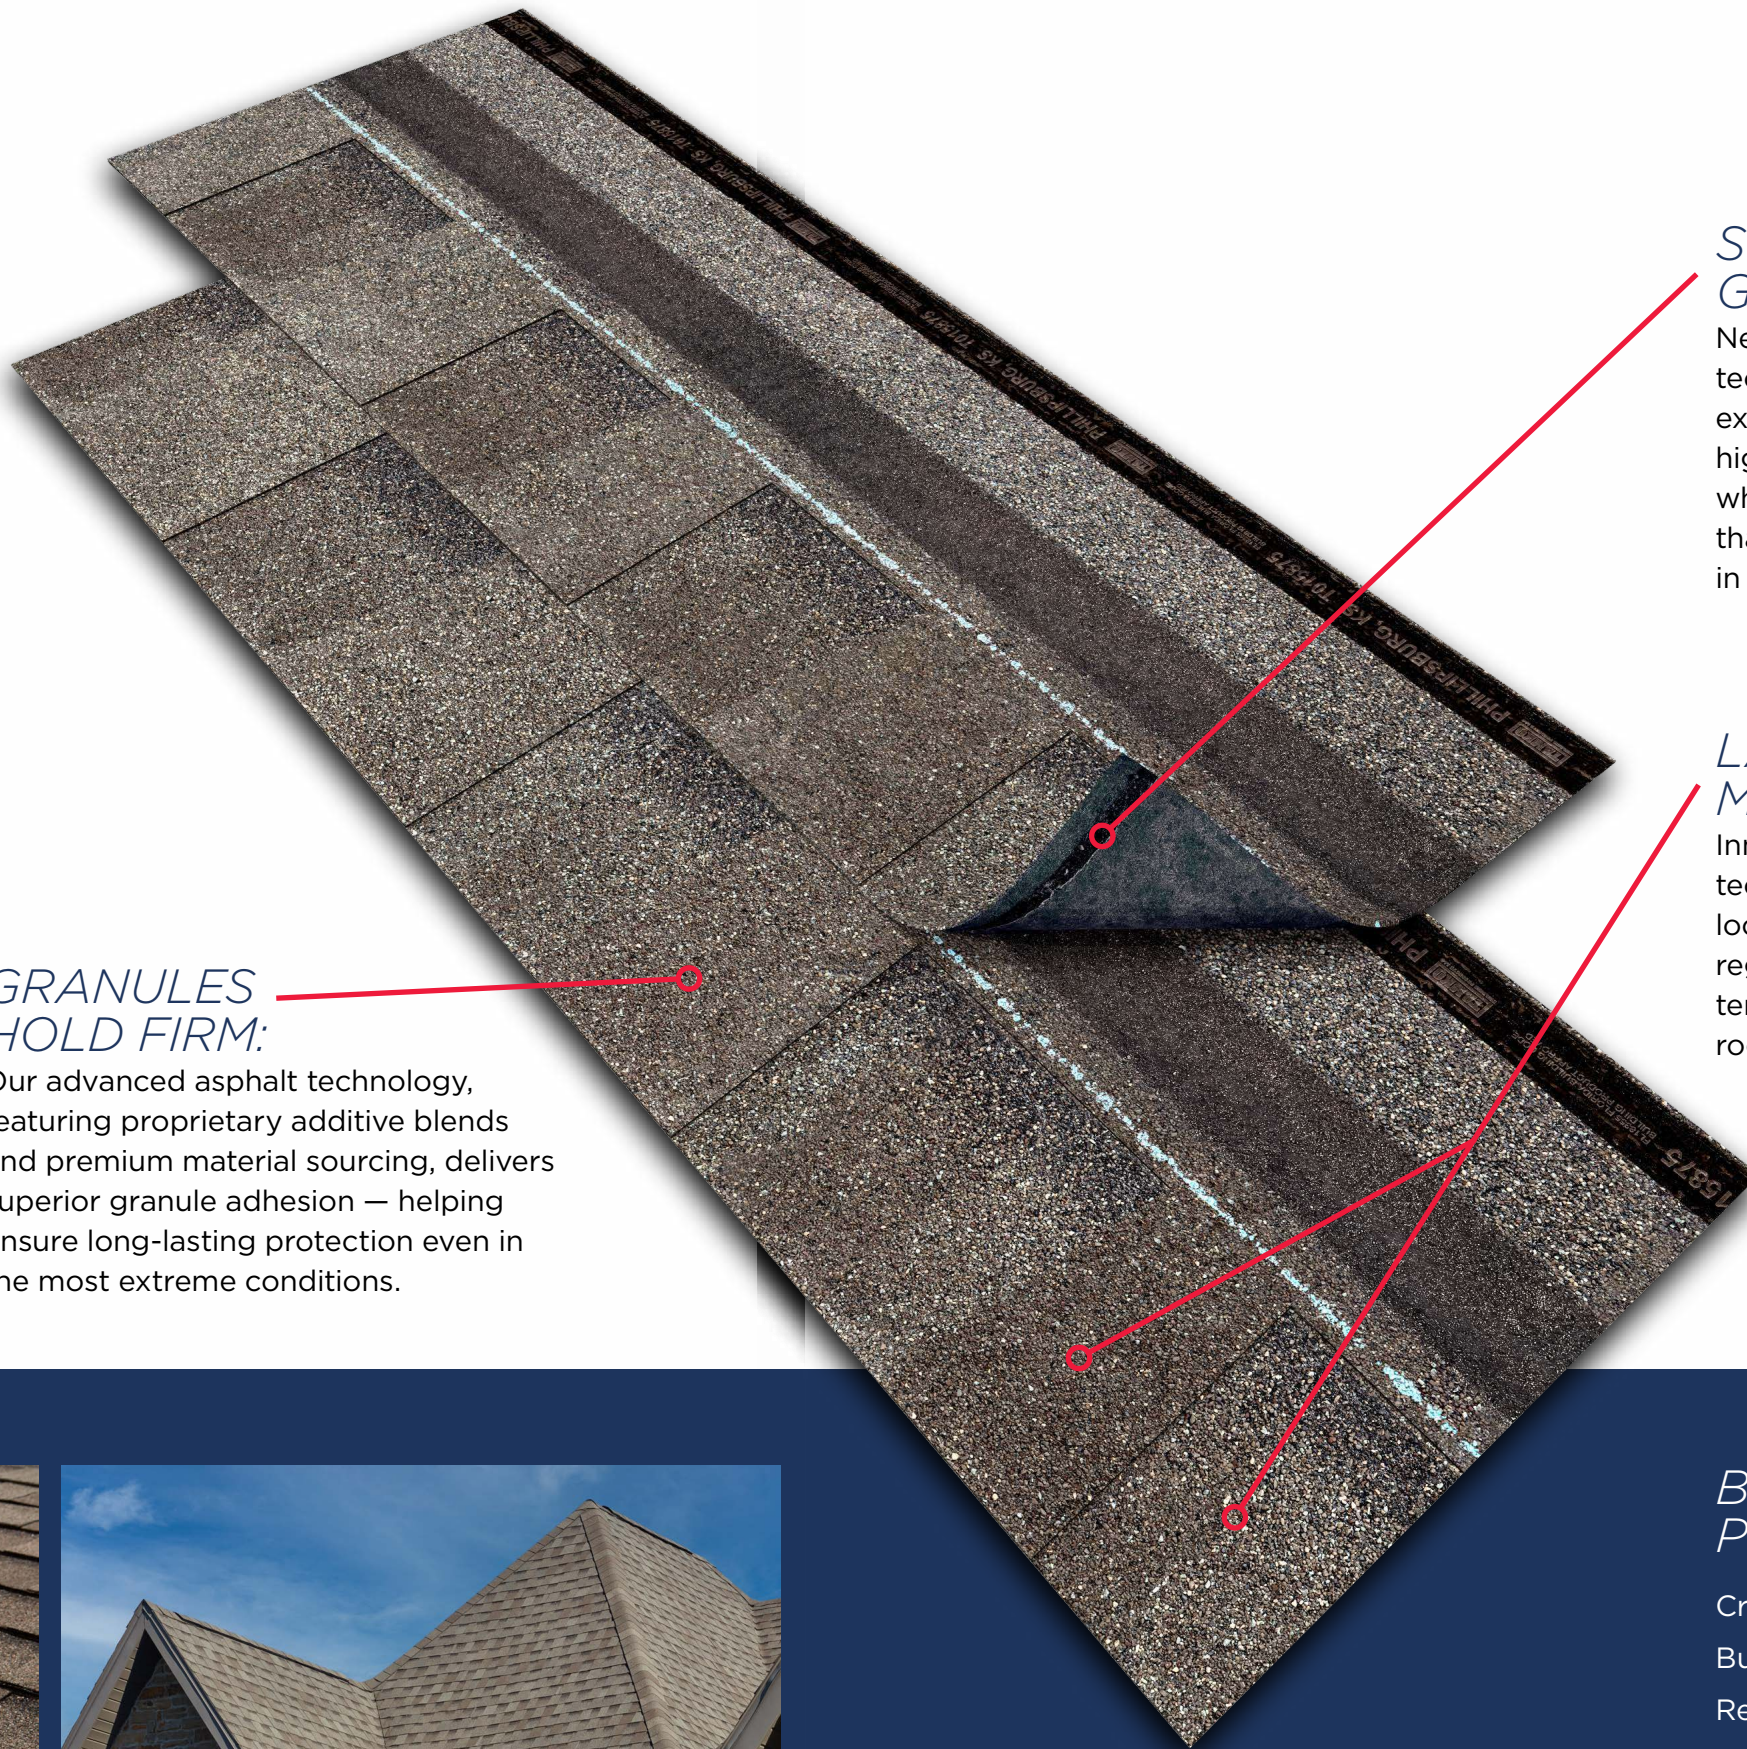

LAMINATE MAINTAINS INTEGRITY:

Innovative laminate technology engineered to lock the shingle system together regardless of high summer temperatures or steep roof conditions.

*Built on Tradition,
Powered by Innovation.*