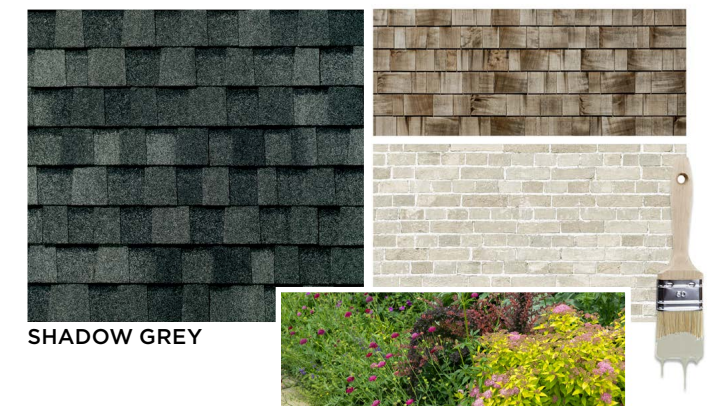

SHADOW GREY