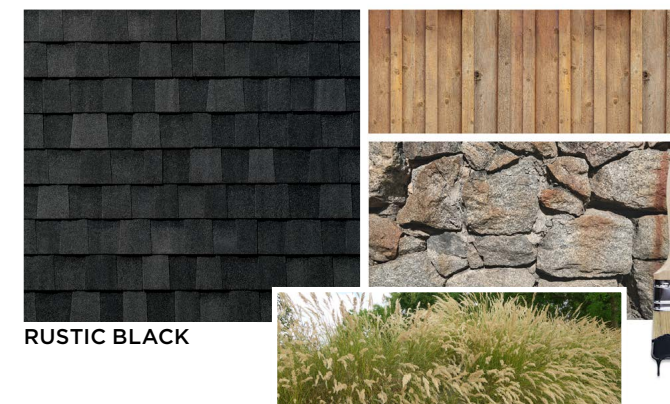

HERITAGE[®]

ARCHITECTURAL ASPHALT SHINGLES

TAMKO[®]

Show In Weathered Wood

Timeless Style Meets Lasting Protection

Rustic Black

Experience the perfect combination of strength, durability, and reliability with TAMKO's newly reformulated Heritage® shingles. Engineered with TAMKO's proprietary *TriShield™* Technology, they are designed for enhanced performance and lasting protection making them a smart choice for any homeowner.

Design Inspiration

Rustic Black:

Rustic Black creates a bold foundation with its deep black base and dark grey highlights. Inspired by heirloom cast iron, this shade is designed to complement dramatic contrasts and rustic elegance.

Scan to explore our full library of style boards and get inspired!

Crafted for Beauty

Shadow Grey

Design Inspiration

Shadow Grey:

Shadow Grey explores the depth between black and white, blending dark charcoal and soft grey tones. As seen below, this versatile shade enhances modern and traditional homes alike, offering a refined contrast to lighter exteriors.

A natural blend of warm and cool tones creates a versatile, refined look that complements a variety of home styles. Its balanced color palette adds depth and dimension, offering timeless appeal and enduring beauty for any roof.