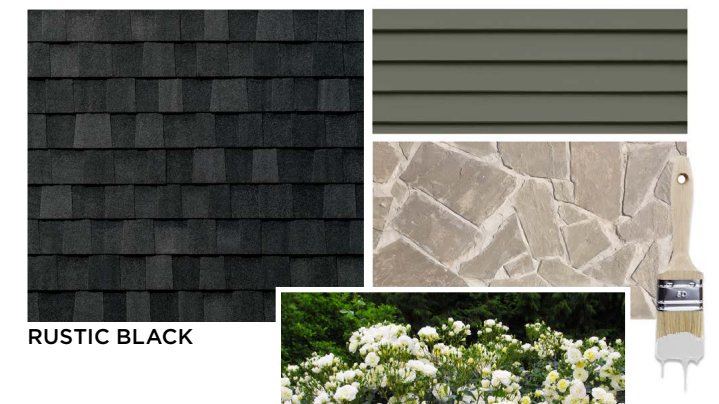

HERITAGE[®]

ARCHITECTURAL ASPHALT SHINGLES

TAMKO[®]

Show In Weathered Wood

Timeless Style Meets Lasting Protection

Rustic Black

Experience the perfect combination of strength, durability, and reliability with TAMKO's newly reformulated Heritage® shingles. Engineered with TAMKO's proprietary *TriShield™* Technology, they are designed for enhanced performance and lasting protection making them a smart choice for any homeowner.

Design Inspiration

Rustic Black:

Rustic Black creates a bold foundation with its deep black base and dark grey highlights. Inspired by heirloom cast iron, this shade is designed to complement dramatic contrasts and rustic elegance.

Scan to explore our full library of style boards and get inspired!

Crafted for Beauty

Shadow Grey

Design Inspiration

Shadow Grey:

Shadow Grey explores the depth between black and white, blending dark charcoal and soft grey tones. As seen below, this versatile shade enhances modern and traditional homes alike, offering a refined contrast to lighter exteriors.

A natural blend of warm and cool tones creates a versatile, refined look that complements a variety of home styles. Its balanced color palette adds depth and dimension, offering timeless appeal and enduring beauty for any roof.