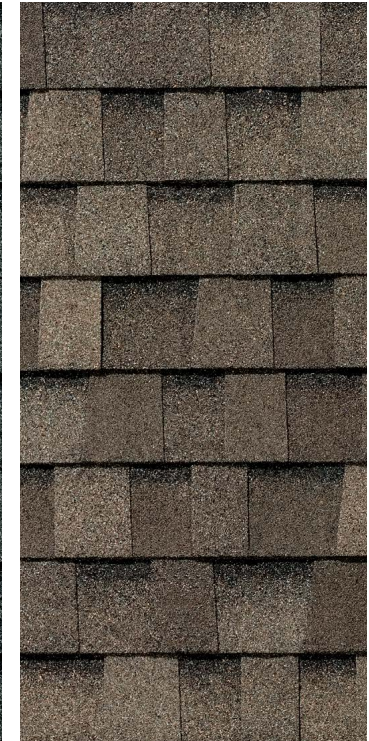

A natural blend of warm and cool tones creates a versatile, refined look that complements a variety of home styles. Its balanced color palette adds depth and dimension, offering timeless appeal and enduring beauty for any roof.

2. *Consider Your Home's Style*

Modern homes pair well with sleek tones like Rustic Black, while traditional homes shine with timeless hues like Weathered Wood.

3. *Test in Natural Light*

View Heritage® colors, like Shadow Grey or Weathered Wood, against your home in different lighting to ensure the perfect match.

Brie Stewart, Owner, Cedar and Stone Interior Design

Our Most Popular Colors

Heritage® is available in TAMKO's popular Classic Colors lineup, featuring timeless, industry-favorite color blends.

Rustic Black

HERITAGE® ARCHITECTURAL ASPHALT SHINGLES

Rustic Black

Shadow Grey

Weathered Wood

Color and product availability varies by region and manufacturing location. Consult your contractor or local TAMKO® distributor for details.