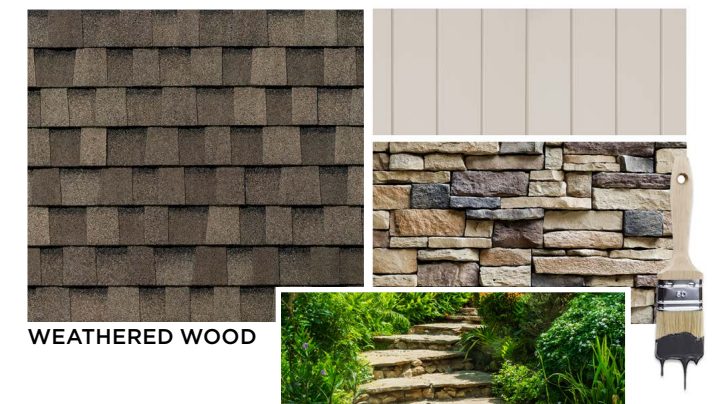

Redesigned for Excellence

Weathered Wood

Design Inspiration

Weathered Wood:

A natural blend of warm and cool tones creates a versatile, refined look that complements a variety of home styles. Its balanced color palette adds depth and dimension, offering timeless appeal and enduring beauty for any roof.

Scan to explore our full library of style boards and get inspired!