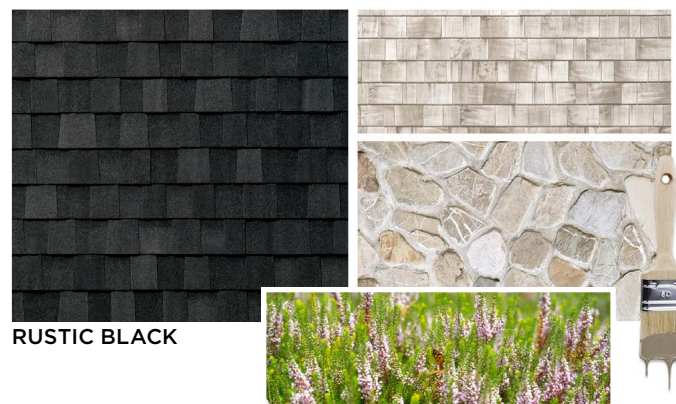

HERITAGE[®]

ARCHITECTURAL ASPHALT SHINGLES

TAMKO[®]

Show In Weathered Wood

Timeless Style Meets Lasting Protection

Rustic Black

Experience the perfect combination of strength, durability, and reliability with TAMKO's newly reformulated Heritage® shingles. Engineered with TAMKO's proprietary *TriShield™* Technology, they are designed for enhanced performance and lasting protection making them a smart choice for any homeowner.

Design Inspiration

Rustic Black:

Rustic Black creates a bold foundation with its deep black base and dark grey highlights. Inspired by heirloom cast iron, this shade is designed to complement dramatic contrasts and rustic elegance.

Scan to explore our full library of style boards and get inspired!

Crafted for Beauty

Shadow Grey

Design Inspiration

Shadow Grey:

Shadow Grey explores the depth between black and white, blending dark charcoal and soft grey tones. As seen below, this versatile shade enhances modern and traditional homes alike, offering a refined contrast to lighter exteriors.

A natural blend of warm and cool tones creates a versatile, refined look that complements a variety of home styles. Its balanced color palette adds depth and dimension, offering timeless appeal and enduring beauty for any roof.